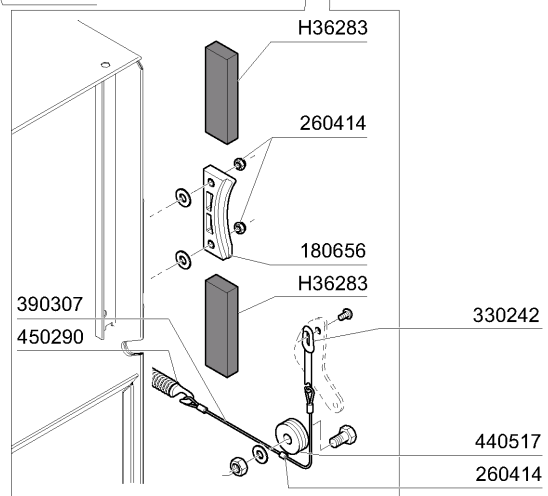

1 - Hood

07 - 2010 M. S.

1 - Hood

CODE	DESCRIPTION
150838	CABLE HOLDER FOR BHC
160542	SCREW SUPPORT
161406	GOMMINO X CERNIERA PORTA DX
161407	PAD
180655	LEFT GUIDE
180656	RIGHT GUIDE
190685	BUSH
200969	DOOR GASKET BC
200970	JOINT 150X125X10
210207	FOOT BHC
260403	NUTS D.5
260414	SELF-LOCKING NUT M5
260511	GROWER WASHER D.5
322776	RIGHT RAIL LB
322777	LEFT RAIL LB
323218	UPPER COVER BC2/3 E
323908	DOOR BC3
323909	DOOR BC2
324170	BRACKET
330242	TIE ROD
342573	HOOD BC3
342574	HOOD BC2
351460	LEFT SIDE PANEL BC3
351461	RIGHT SIDE PANEL BC3
351462	LEFT SIDE PANEL BC2
351463	RIGHT SIDE PANEL BC2
352065	FRONT PANEL BC
352200	BACK PANEL BC3
352201	BACK PANEL BC2
390307	CABLE
391600	PANEL
440517	ROLLER
450250	SPRING
450290	SPRING
450831	SCREW SUPPORT
H36283	GASKET 20X10

### 3 - Wash Column

CODE	DESCRIPTION
160310	INLET HOSE BHC
160313	VORTEX BREAKER
160769	PLUG F.UPPER WASH ARM SUPPORT
180145	NUT
190222	UPPER ARM SUPPORT
190224	LOWER TEE WASH-RINSE
191083	LOWER WASH ARM SUPPORT
200467	DUTRAL GASKET F. AIR TRAP
200820	O-RING151 46,99X5,33X57,6
200821	O-RING 2,62X20,63
200842	SEAL RING OR158 PB701 NITRILE
201032	OUTLET HOSE
201054	TANK INLET HOSE
201059	OUTLET HOSE
251213	INJECTIOR S/S FOR DETERGENT IN
260408	S/S NUTS D.12
341879	BRACKET FOR PUMP
450104	CLAMP FE ZN H=12,5 15-24
450107	CLAMP FE ZN 38-50 H=12,2
450109	CLAMP 50-65
450139	CLAMP 26-38 H=9