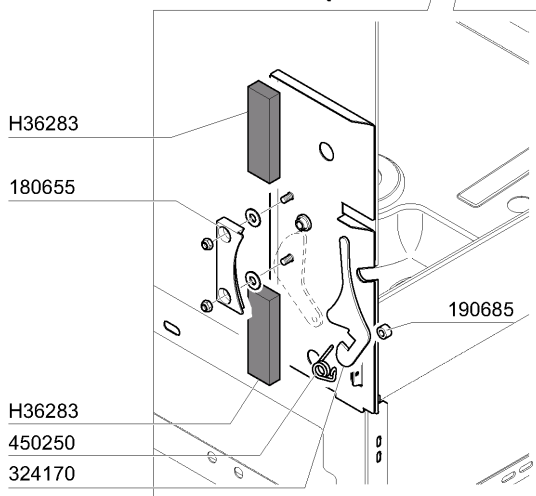

1 - Hood

07 - 2010 M. S.

1 - Hood

CODE	DESCRIPTION
150838	CABLE HOLDER FOR BHC
160542	SCREW SUPPORT
161406	GOMMINO X CERNIERA PORTA DX
161407	PAD
180655	LEFT GUIDE
180656	RIGHT GUIDE
190685	BUSH
200969	DOOR GASKET BC
200970	JOINT 150X125X10
210207	FOOT BHC
260403	NUTS D.5
260414	SELF-LOCKING NUT M5
260511	GROWER WASHER D.5
322776	RIGHT RAIL LB
322777	LEFT RAIL LB
323218	UPPER COVER BC2/3 E
323908	DOOR BC3
323909	DOOR BC2
324170	BRACKET
330242	TIE ROD
342573	HOOD BC3
342574	HOOD BC2
351460	LEFT SIDE PANEL BC3
351461	RIGHT SIDE PANEL BC3
351462	LEFT SIDE PANEL BC2
351463	RIGHT SIDE PANEL BC2
352065	FRONT PANEL BC
352200	BACK PANEL BC3
352201	BACK PANEL BC2
390307	CABLE
391600	PANEL
440517	ROLLER
450250	SPRING
450290	SPRING
450831	SCREW SUPPORT
H36283	GASKET 20X10